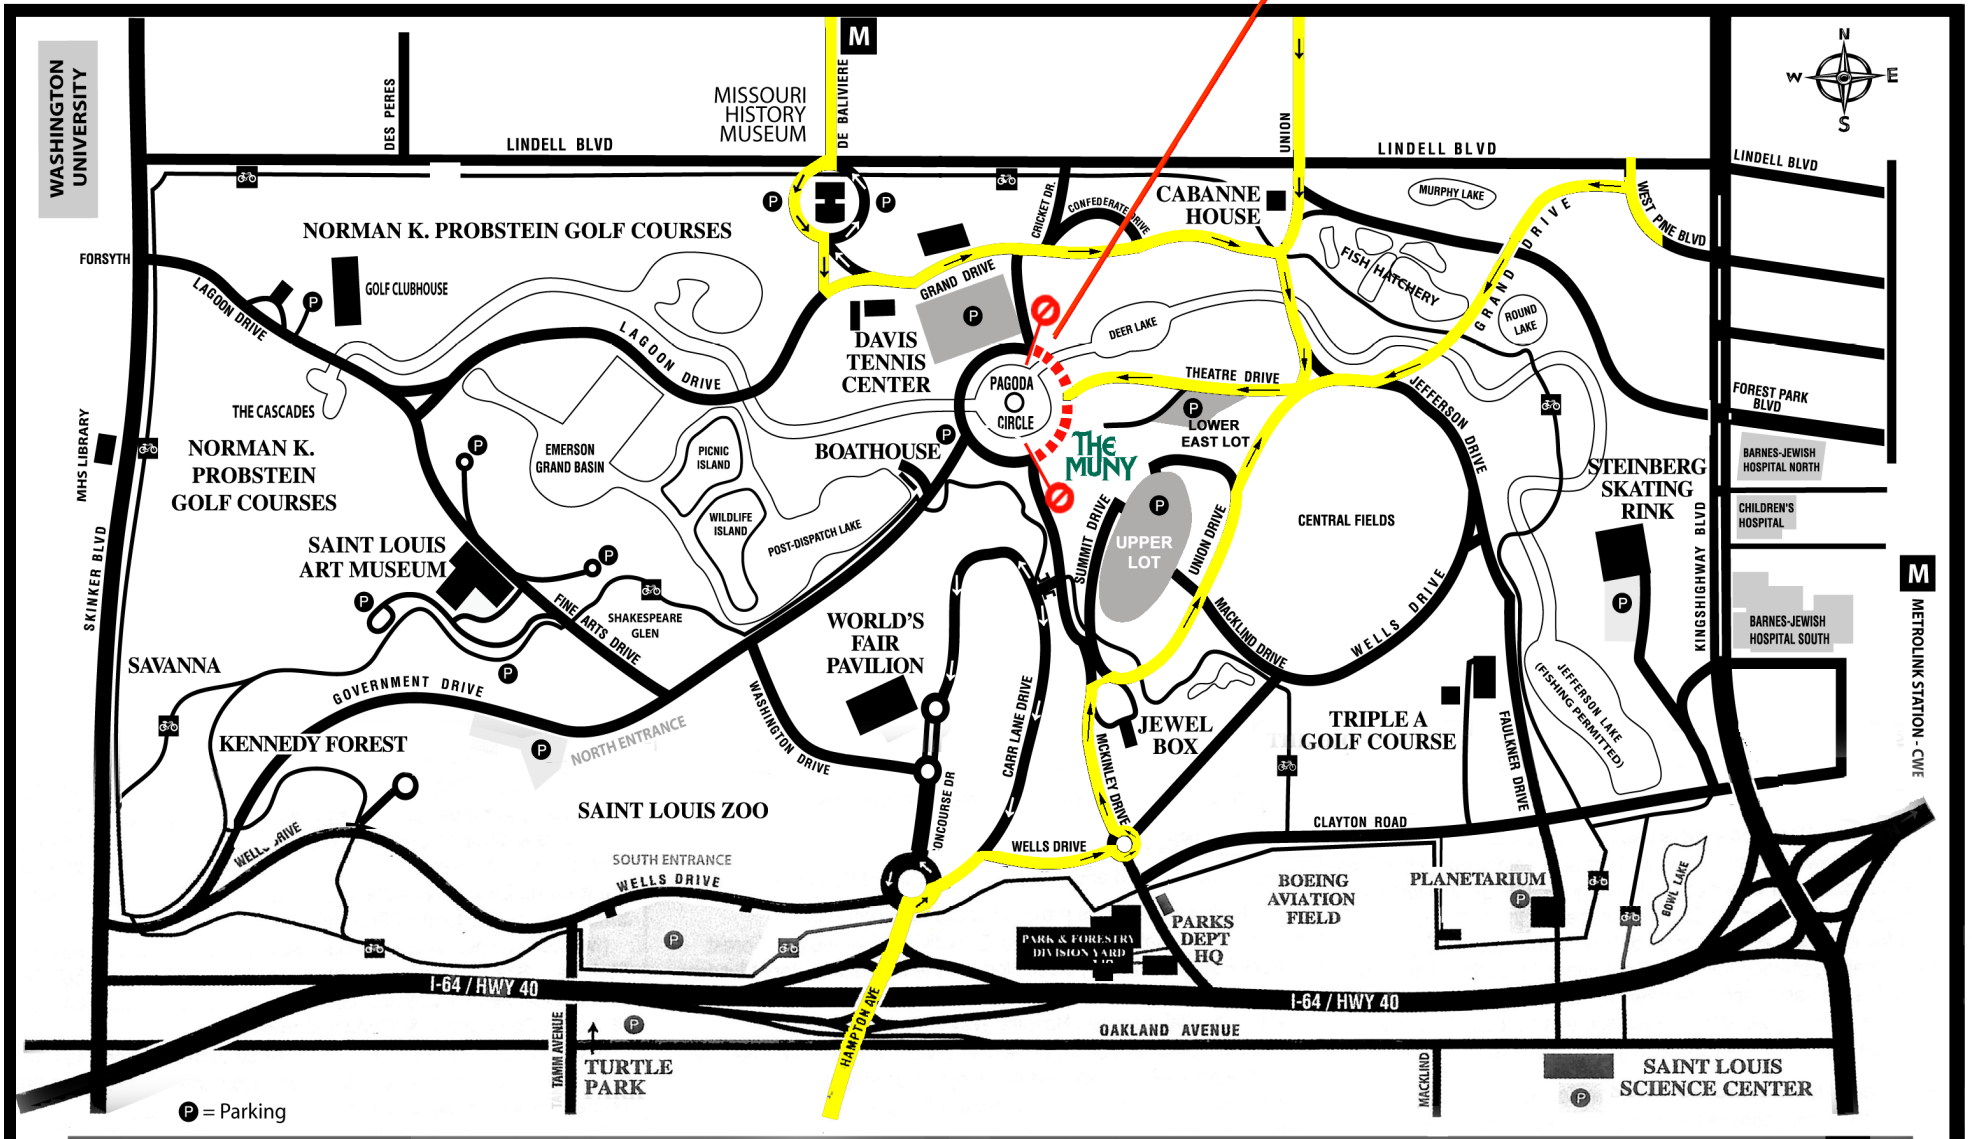

# VIP PARKING ARRIVAL MAP

RECOMMENDED ROUTES TO DONOR PARKING

ROAD CLOSED FOR DONOR PARKING AFTER 5 PM

FOREST PARK • SAINT LOUIS • MISSOURI